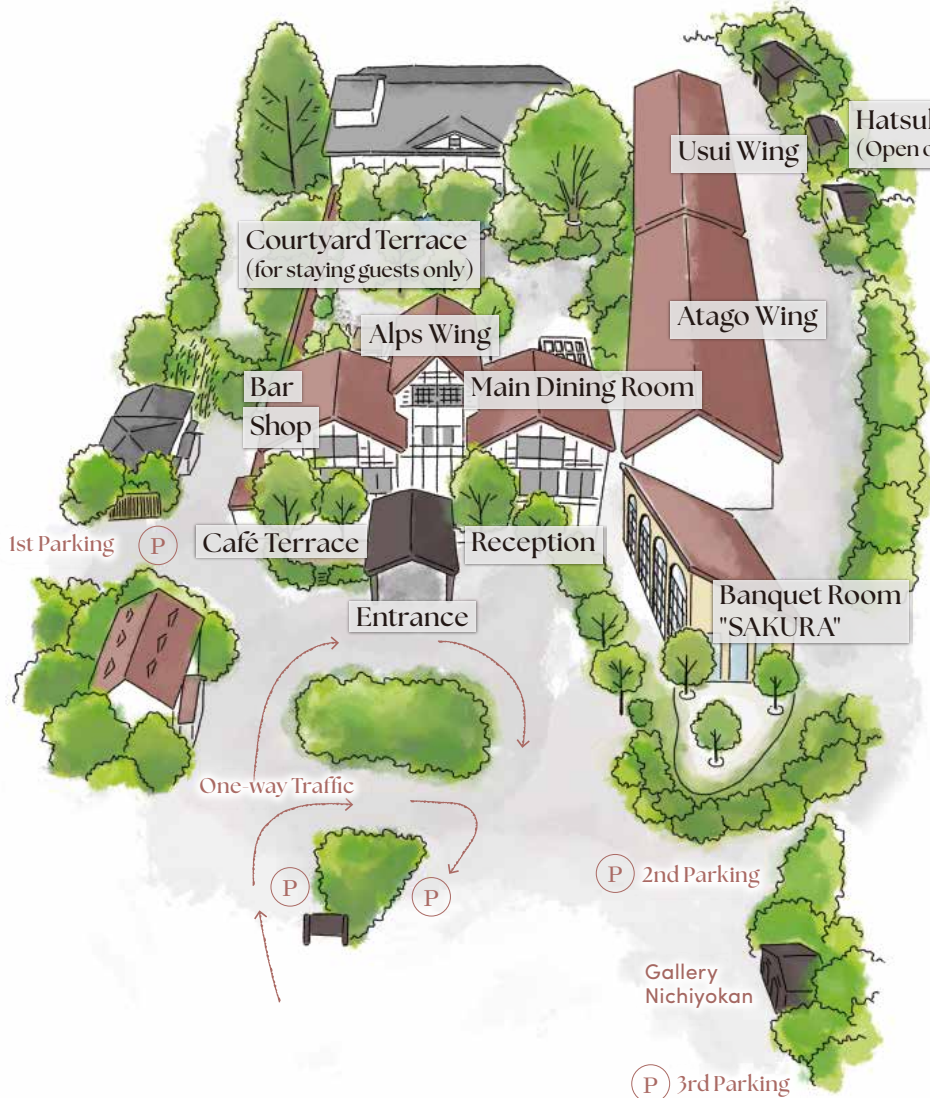

万平ホテル MAMPEI HOTEL

925 Karuizawa, Karuizawa-machi, Kitasaku-gun,
Nagano 389-0102 Japan
Tel +81-267-42-1234 Fax +81-267-42-7766
www.mampeico.jp/en/

Hatsuko Endo Beauty Studio
(Open only in Summer)

Alps Wing

Usui Wing

Atago Wing