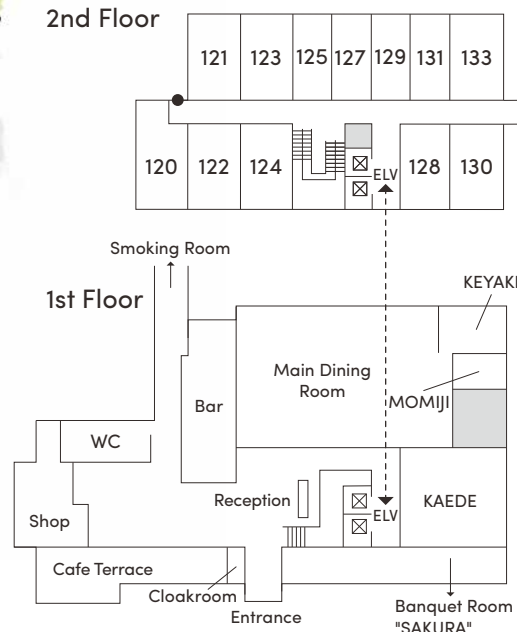

万平ホテル MAMPEI HOTEL

925 Karuizawa, Karuizawa-machi, Kitasaku-gun,
Nagano 389-0102 Japan
Tel +81-267-42-1234 Fax +81-267-42-7766
www.mampeico.jp/en/

Hatsuko Endo Beauty Studio
(Open only in Summer)

Alps Wing