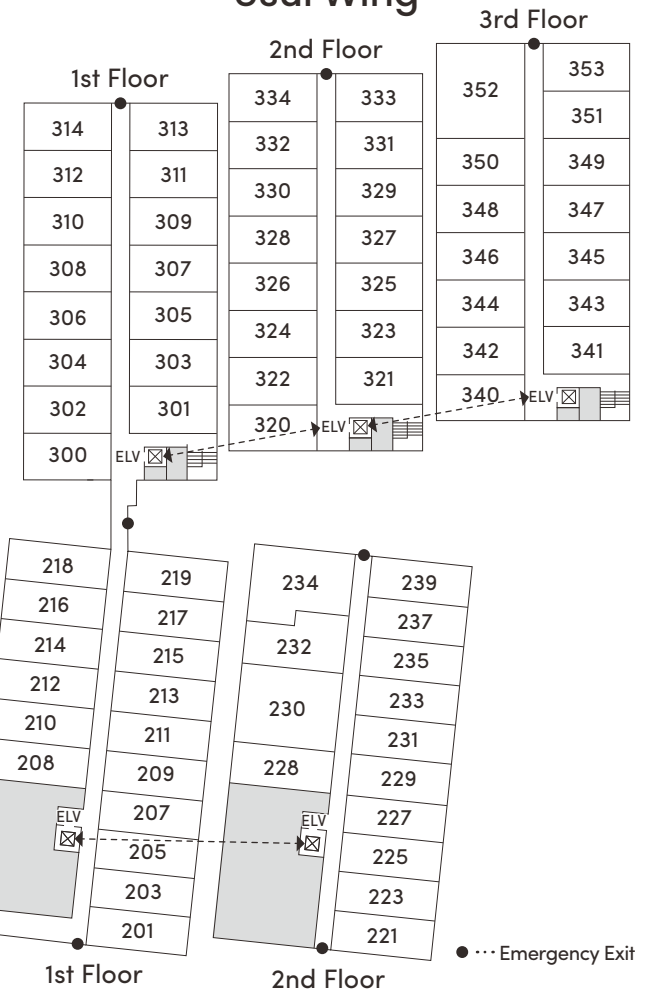

Usui Wing

Atago Wing